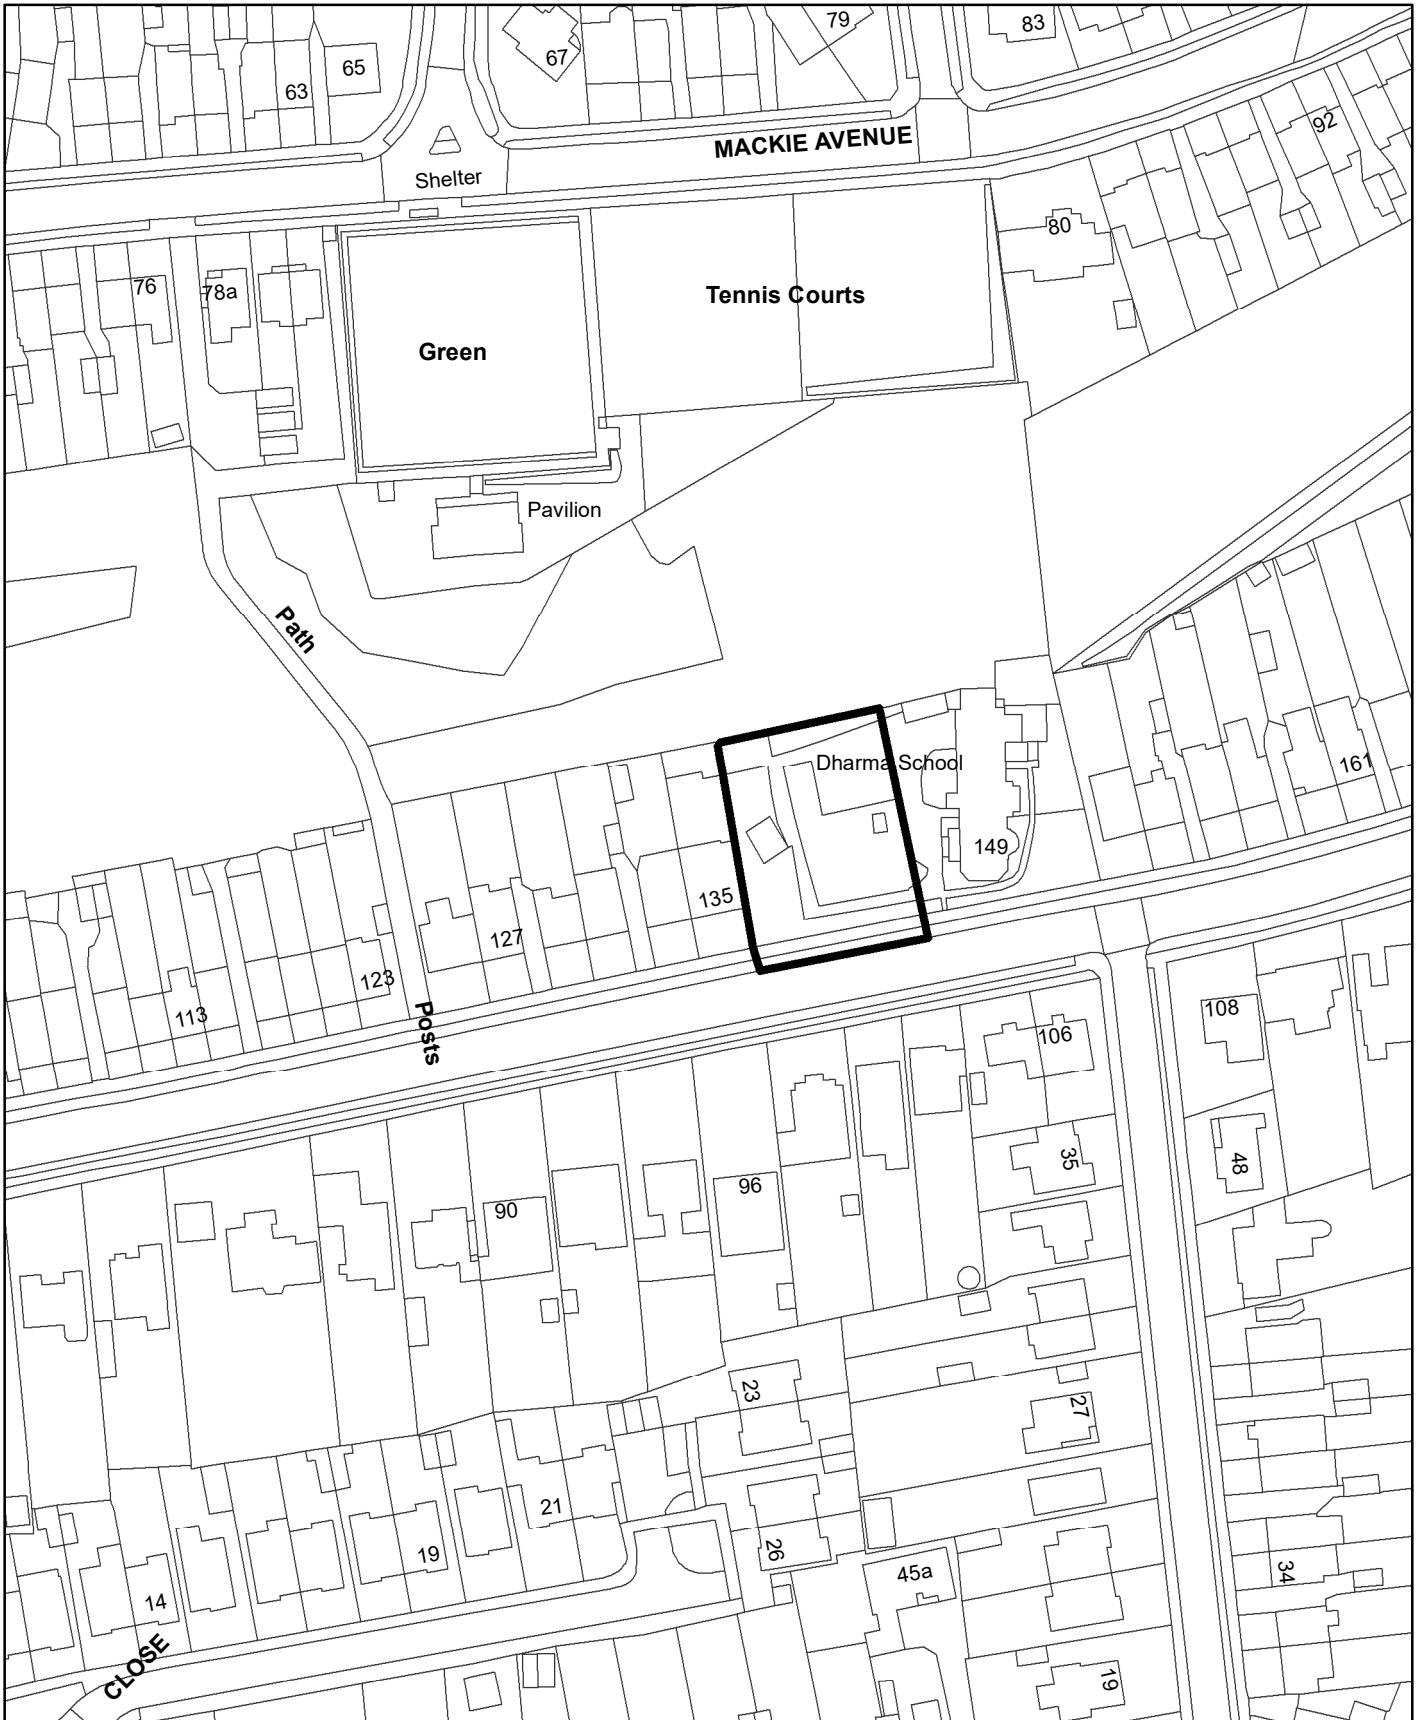

BH2021 04096 - Land To The West Of 149 Ladies Mile Road

N

Scale: 1:1,250